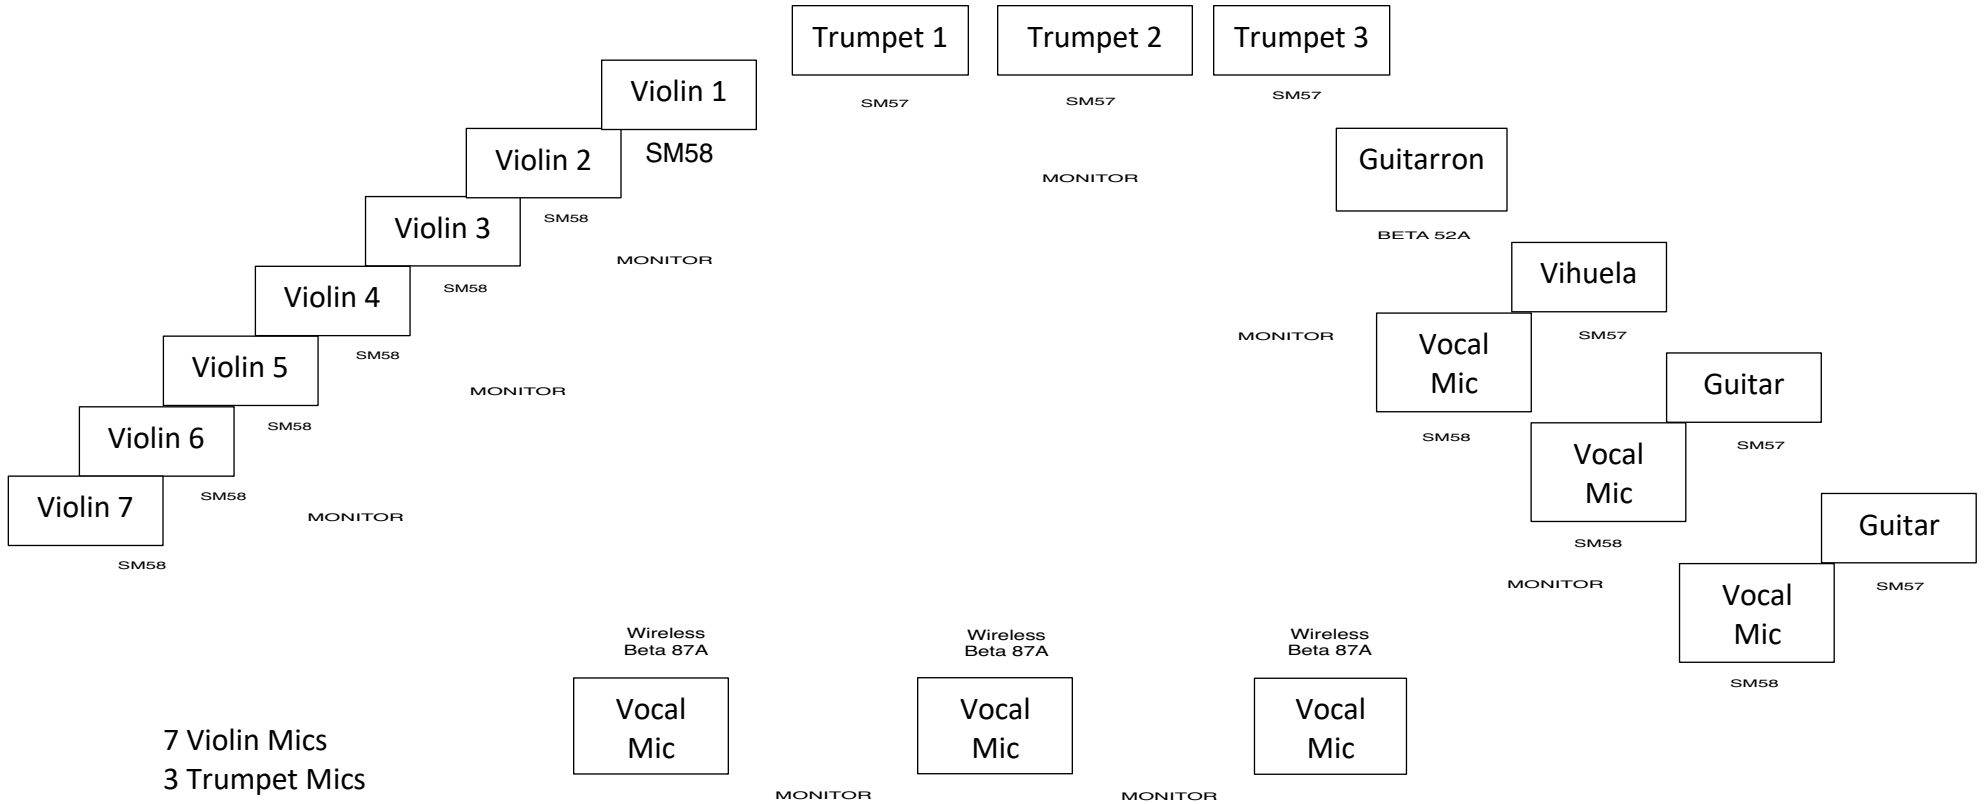

MARIACHI LAS ALTEÑAS

STAGE PLOT

- 7 Violin Mics
- 3 Trumpet Mics
- 1 Guitarron Mic
- 1 Vihuela Mic & 1 Vocal Mic
- 2 Guitar Mic & 2 Vocal Mic
- 3 vocal mics
- 20 mics TOTAL**